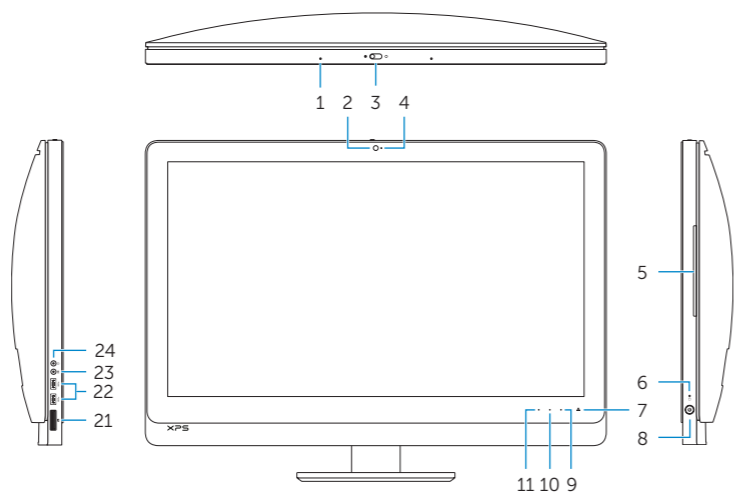

## Features

Funkce | Ominaisuudet | Funksjoner | Funktioner

1. Microphones (2)
2. Camera
3. Camera-cover latch
4. Camera-status light
5. Optical drive
6. Hard-drive activity light
7. Optical-drive eject control
8. Power button
9. Input source selection/display off button
10. Increase display brightness
11. Decrease display brightness