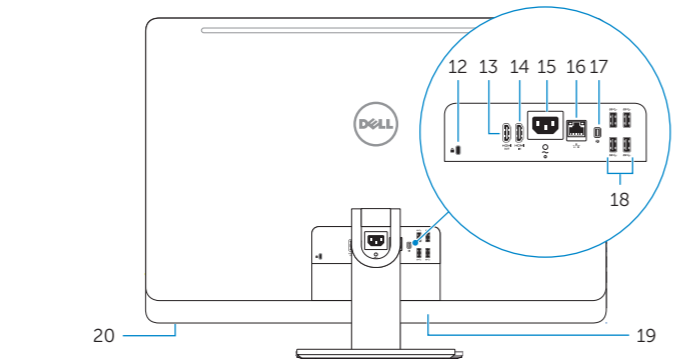

## Features

Funkce | Ominaisuudet | Funksjoner | Funktioner

1. Microphones (2)
2. Camera
3. Camera-cover latch
4. Camera-status light
5. Optical drive
6. Hard-drive activity light
7. Optical-drive eject control
8. Power button
9. Input source selection/display off button
10. Increase display brightness
11. Decrease display brightness